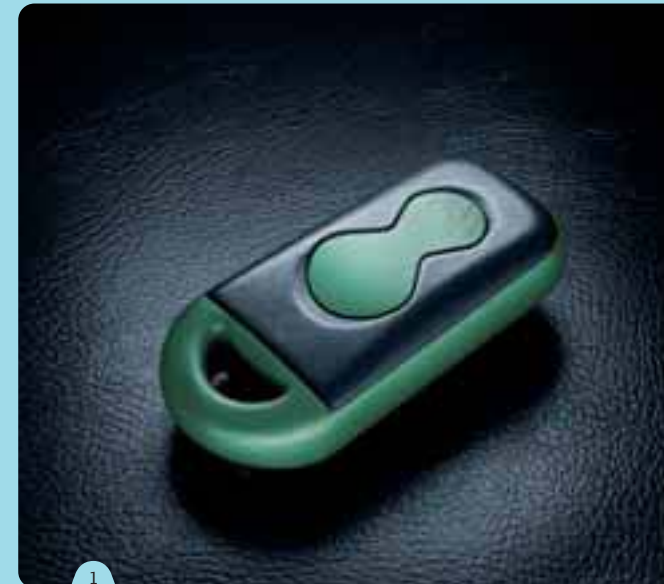

COMFORT & UTILITY

Comfort is different for different people. That's why the Roomster accessories are tailor-made for your specific needs. Those expecting "comfort for comfort's sake" should skip this chapter though. We aren't offering any golden door handles or snakeskin upholstery. Our comfort is by no means purposeless. On the

contrary it offers utility. We offer you car cooling boxes of varied dimensions, sunblinds, wind deflectors or accessories which may prove useful for any or all kinds of journeys. In short, comfort and utility have found common space in the Roomster.

1. Remote control for central locking (BKA 700 003)
3. Car cooling box, 6-litre capacity (BCH 009 001)

2. Cruise control for all engines (BEA 700 010 for cars without board computer, BEA 700 020 for cars with board computer)*
4. Car cooling box, 18-litre capacity (BCH 009 002)*

* available from the 1st quarter of 2007